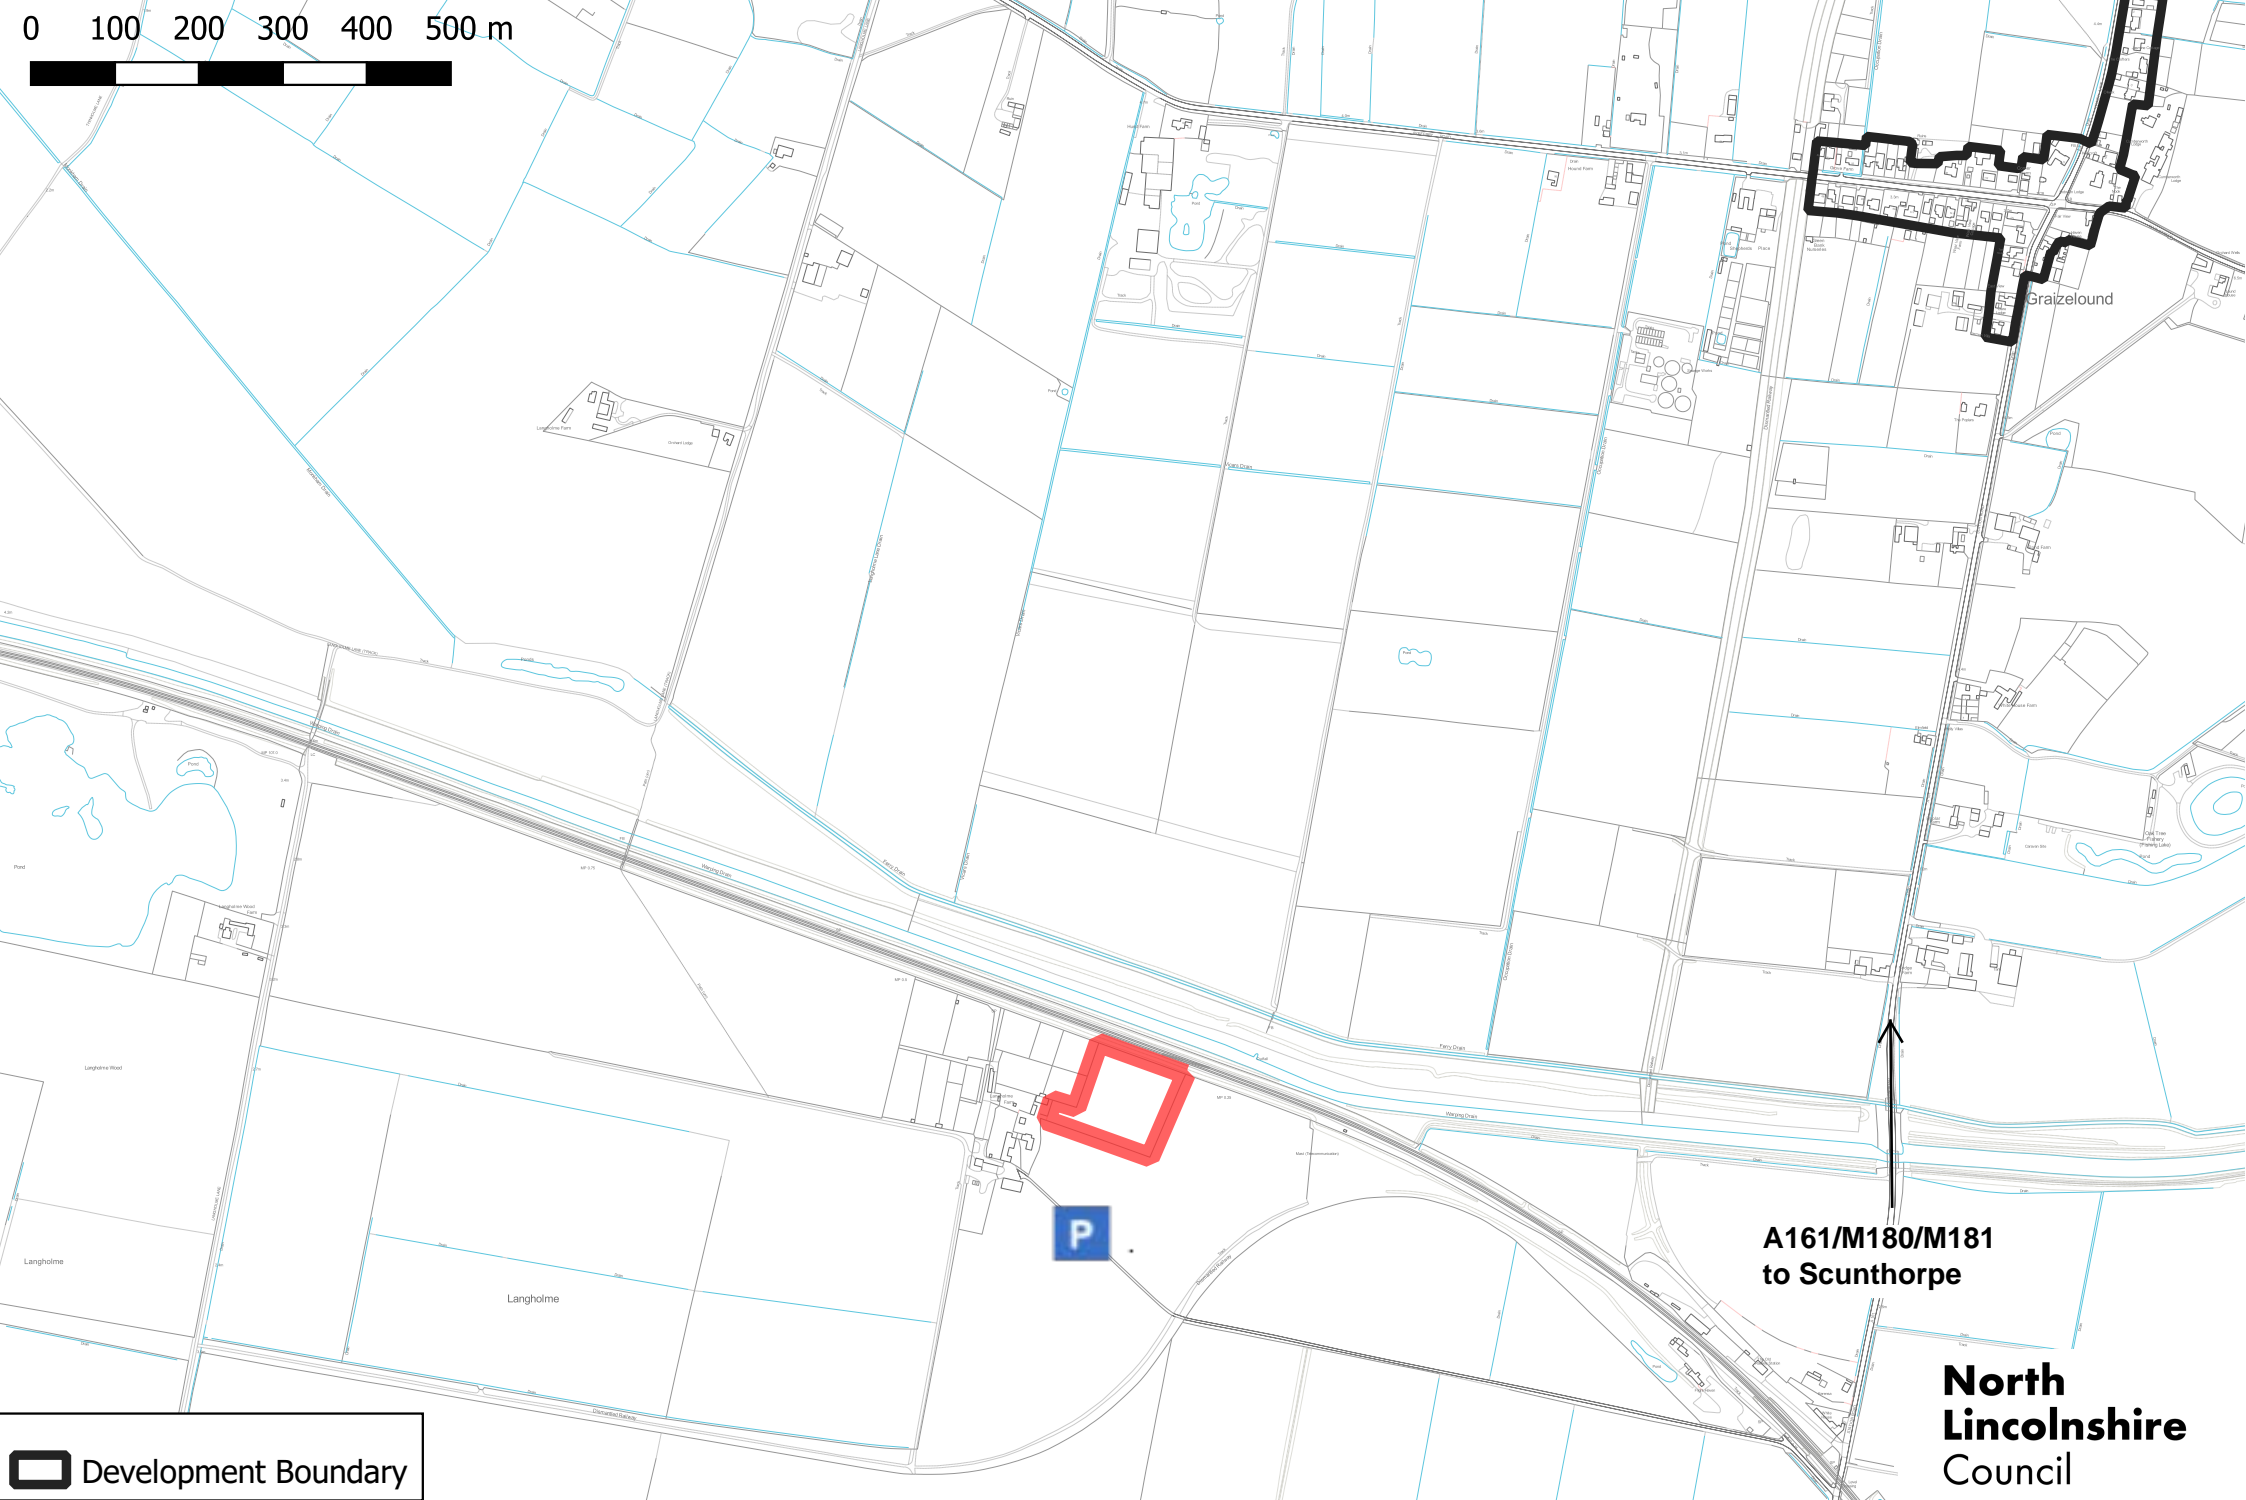

0 100 200 300 400 500 m

Graizelound

Langholme Wood

Langholme

Langholme

P

A161/M180/M181
to Scunthorpe

**North
Lincolnshire
Council**

 Development Boundary

PA/2021/2228 Sat nav: Holme Tree (Langholme)
Farm Haxey, DN9 2NP

© Crown copyright and database rights 2021. Ordnance Survey 0100023560